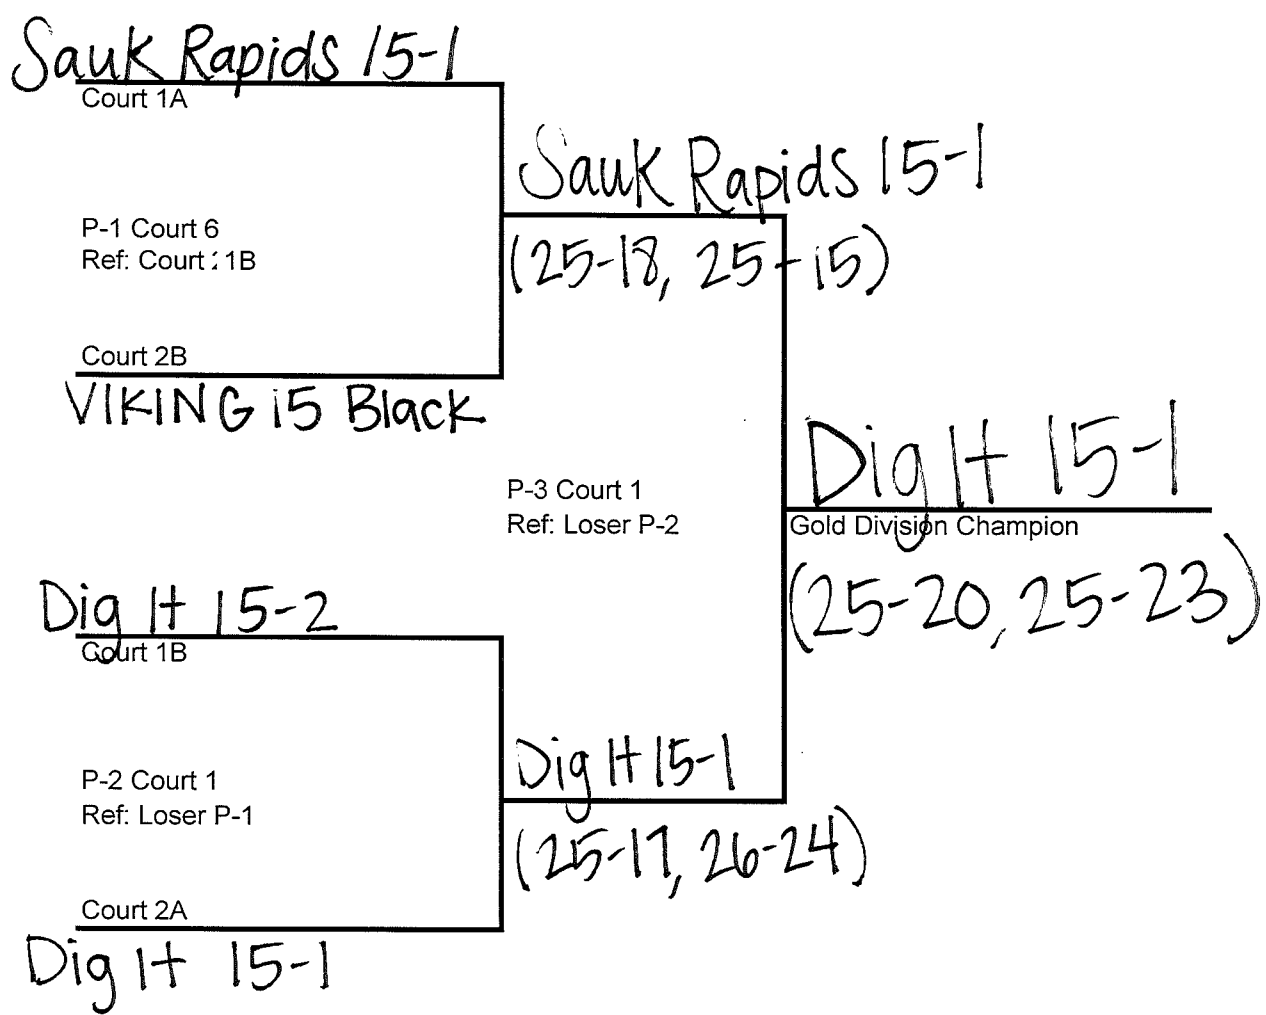

# 2018 Mid-Winter Classic 15's Tournament

15's Silver Division Playoff Schedule Foley Fieldhouse and Elementary Gym

REMINDER IF YOU LOSE YOU STAY AND REF THE NEXT MATCH ON YOUR COURT

All play-off matches will be 2 out of 3 games, 25 points no cap. The deciding game will be rally to 15 points, no cap

# 2018 Mid-Winter 15's Tournament

## 15's Gold Division Playoff Schedule Foley Fieldhouse

REMINDER IF YOU LOSE YOU STAY AND REF THE NEXT MATCH ON YOUR COURT

All play-off matches will be 2 out of 3 games, 25 points no cap.  
The deciding game will be rally to 15 points, no cap