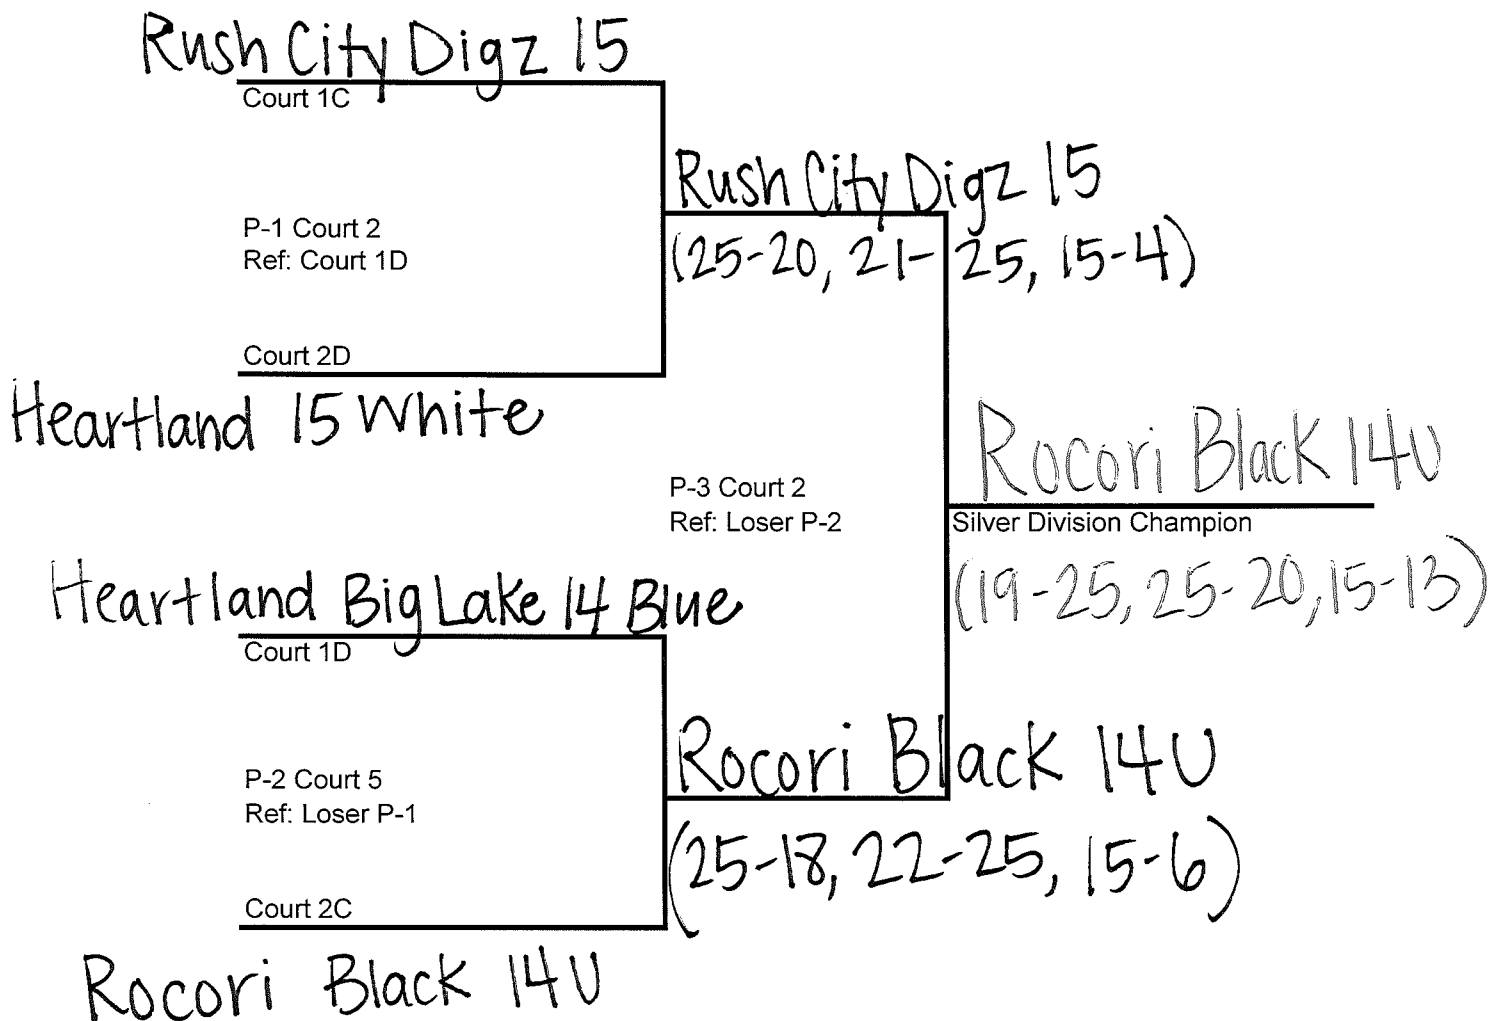

# 2018 Mid-Winter Classic 15's Tournament

15's Silver Division Playoff Schedule Foley Fieldhouse and Elementary Gym

REMINDER IF YOU LOSE YOU STAY AND REF THE NEXT MATCH ON YOUR COURT

All play-off matches will be 2 out of 3 games, 25 points no cap. The deciding game will be rally to 15 points, no cap

# 2018 Mid-Winter 15's Tournament

## 15's Gold Division Playoff Schedule Foley Fieldhouse

REMINDER IF YOU LOSE YOU STAY AND REF THE NEXT MATCH ON YOUR COURT

All play-off matches will be 2 out of 3 games, 25 points no cap.  
The deciding game will be rally to 15 points, no cap