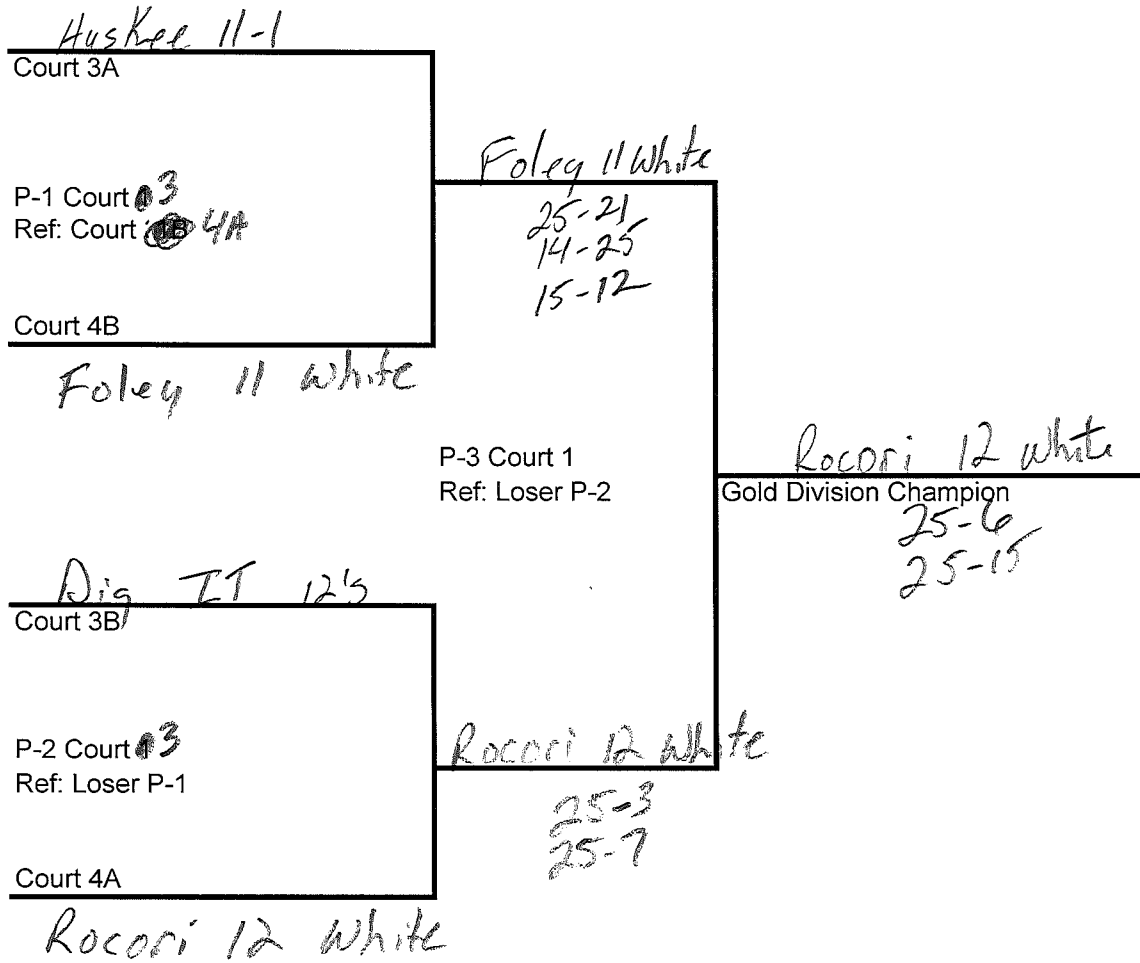

2018 Mid-Winter Classic Tournament

10/11/12 Gold Division Playoff Schedule Ogilvie

REMINDER IF YOU LOSE YOU STAY AND REF THE NEXT MATCH ON YOUR COURT

All play-off matches will be 2 out of 3 games, 25 points no cap.
The deciding game will be rally to 15 points, no cap

2018 MID-Winter Classic Tournament

10/11/12's Silver Division Playoff Schedule Ogilvie

REMINDER IF YOU LOSE YOU STAY AND REF THE NEXT MATCH ON YOUR COURT

All play-off matches will be 2 out of 3 games, 25 points no cap.
The deciding game will be rally to 15 points, no cap