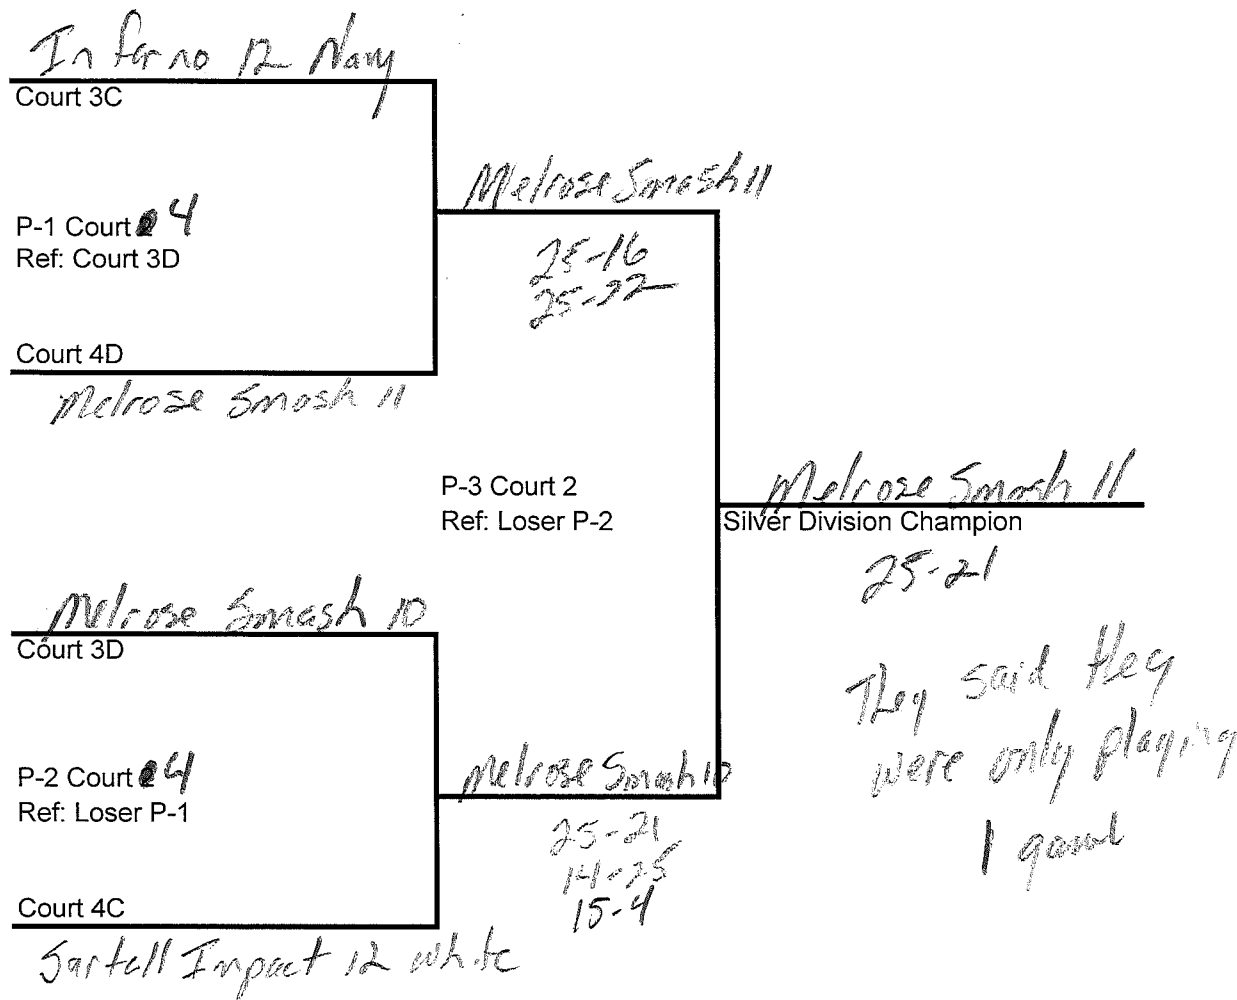

2018 Mid-Winter Classic Tournament

10/11/12 Gold Division Playoff Schedule Ogilvie

REMINDER IF YOU LOSE YOU STAY AND REF THE NEXT MATCH ON YOUR COURT

All play-off matches will be 2 out of 3 games, 25 points no cap.
The deciding game will be rally to 15 points, no cap

2018 MID-Winter Classic Tournament

10/11/12's Silver Division Playoff Schedule Ogilvie

REMINDER IF YOU LOSE YOU STAY AND REF THE NEXT MATCH ON YOUR COURT

All play-off matches will be 2 out of 3 games, 25 points no cap.
The deciding game will be rally to 15 points, no cap