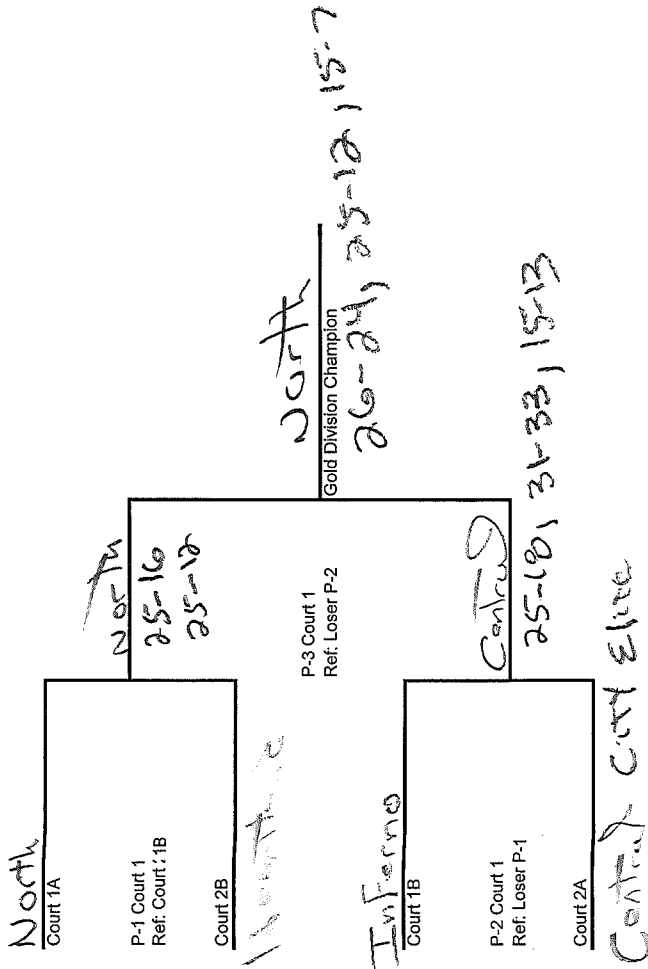

**2018 Heartland Freeze 17/18 Tournament**  
17/18's Gold Division Playoff Schedule Princeton Middle School

REMINDER IF YOU LOSE YOU STAY AND REF THE NEXT MATCH ON YOUR COURT

All play-off matches will be 2 out of 3 games, 25 points no cap.  
The deciding game will be rally to 15 points, no cap

HYPE 25  
HYPE  
3rd place  
INFERNAL 21

**2018 Heartland Freeze 17/18's Tournament**  
17/18's Silver Division Playoff Schedule Princeton Middle School

REMINDER IF YOU LOSE YOU STAY AND REF THE NEXT MATCH ON YOUR COURT

All play-off matches will be 2 out of 3 games, 25 points no cap.  
The deciding game will be rally to 15 points, no cap

SD

# 2018 Tournament 17/18s Division