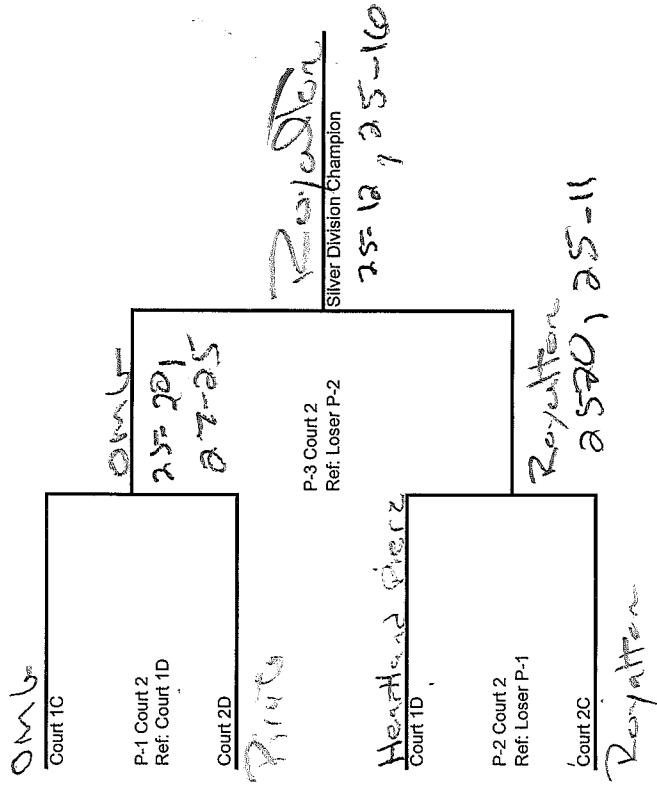

**2018 Heartland Freeze 17/18 Tournament**  
17/18's Gold Division Playoff Schedule Princeton Middle School

REMINDER IF YOU LOSE YOU STAY AND REF THE NEXT MATCH ON YOUR COURT

All play-off matches will be 2 out of 3 games, 25 points no cap.  
The deciding game will be rally to 15 points, no cap

HYPE 25  
HYPE  
3rd place  
INFERNAL 21

**2018 Heartland Freeze 17/18's Tournament**  
17/18's Silver Division Playoff Schedule Princeton Middle School

REMINDER IF YOU LOSE YOU STAY AND REF THE NEXT MATCH ON YOUR COURT

All play-off matches will be 2 out of 3 games, 25 points no cap.  
The deciding game will be rally to 15 points, no cap

SD

# 2018 Tournament 17/18s Division