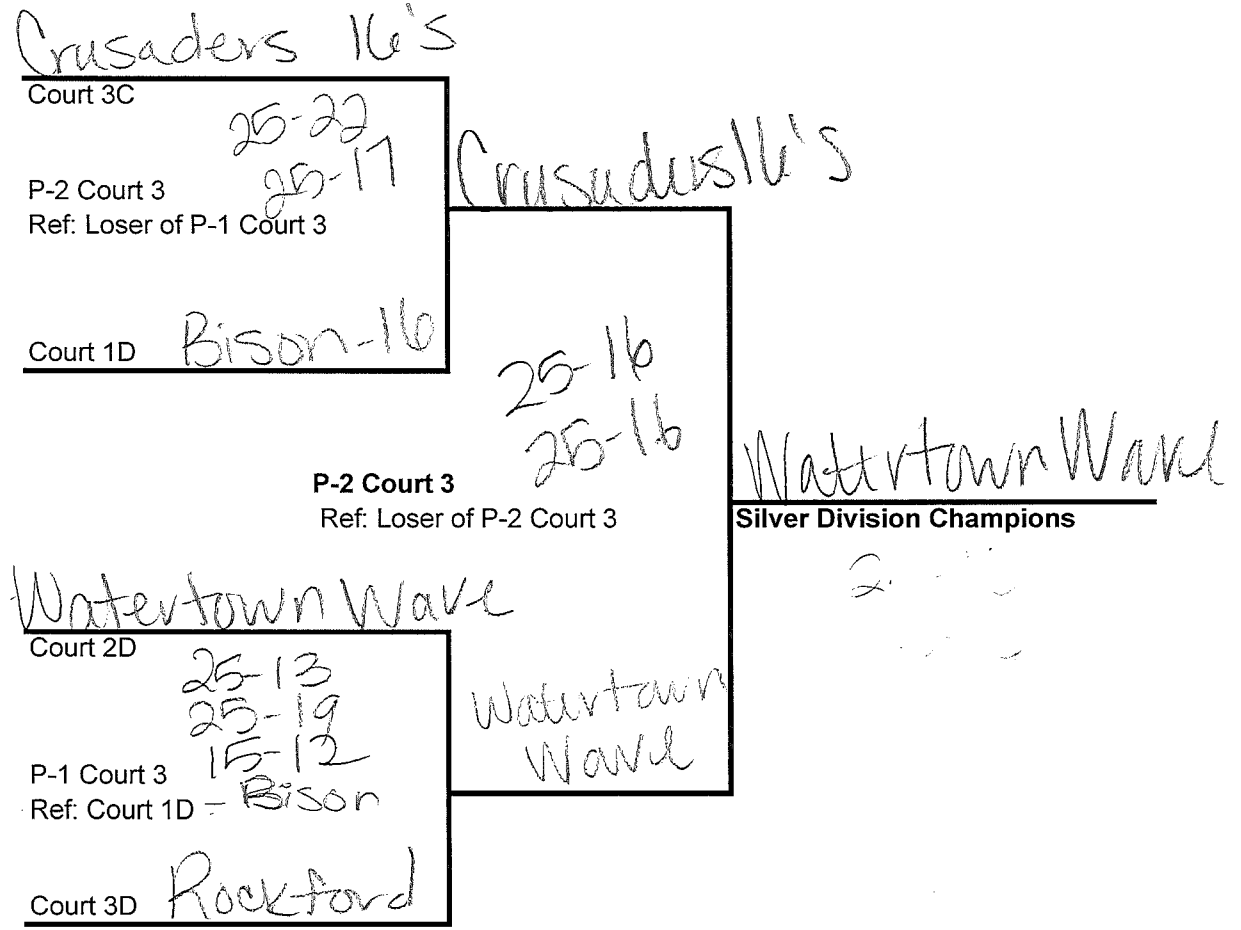

Heartland Blizzard 16's Tournament 2018

16's Silver Division Playoff Schedule Big Lake High School

REMINDER IF YOU LOSE YOU STAY AND REF THE NEXT MATCH ON YOUR COURT

All play-off matches will be 2 out of 3 games, 25 points no cap.
The deciding game will be rally to 15 points, no cap (Switch at 8 pts)

Heartland Blizzard Tournament 2018

Round Robin Worksheet

Site: Big Lake High School
Date: Sunday, January 28, 2018

Time: 8:00 AM

Division 16	Pool	Court 1

Pool	(A)		(B)	(C)		(D)	GAMES			Matches			Points		Place	
	ROCORI Heat 16 Red		Central Lakes 16B	Bison 16 Yates		MN Attack 16-2	Won	Lost	Pct	Won	Lost	Pct	Won	Lost		Pct
(A)			20-20 25-23	25-8 25-5		25-12 25-10	|||									A
ROCORI Heat 16 Red																
(B)	20-25 23-25			25-18 25-15		25-19 21-25 5-15	|	||								C
Central Lakes 16B																
(C)	8-25 5-25		18-25 15-25			10-25 16-25		|||								D
Bison 16 Yates																
(D)	12-25 10-25		17-25 25-21 15-5	25-10 25-16			||	||								B
MN Attack 16-2																

Playing Schedule:		Match	Warm-up	Teams	Ref.
8:00 A.M.	1	10 Min.	A vs. C	B	
	2	10 Min.	B vs. D	A	
	3	5 Min.	A vs. D	C	
	4	5 Min.	B vs. C	A	
	5	5 Min.	C vs. D	B	
	6	5 Min.	A vs. B	D