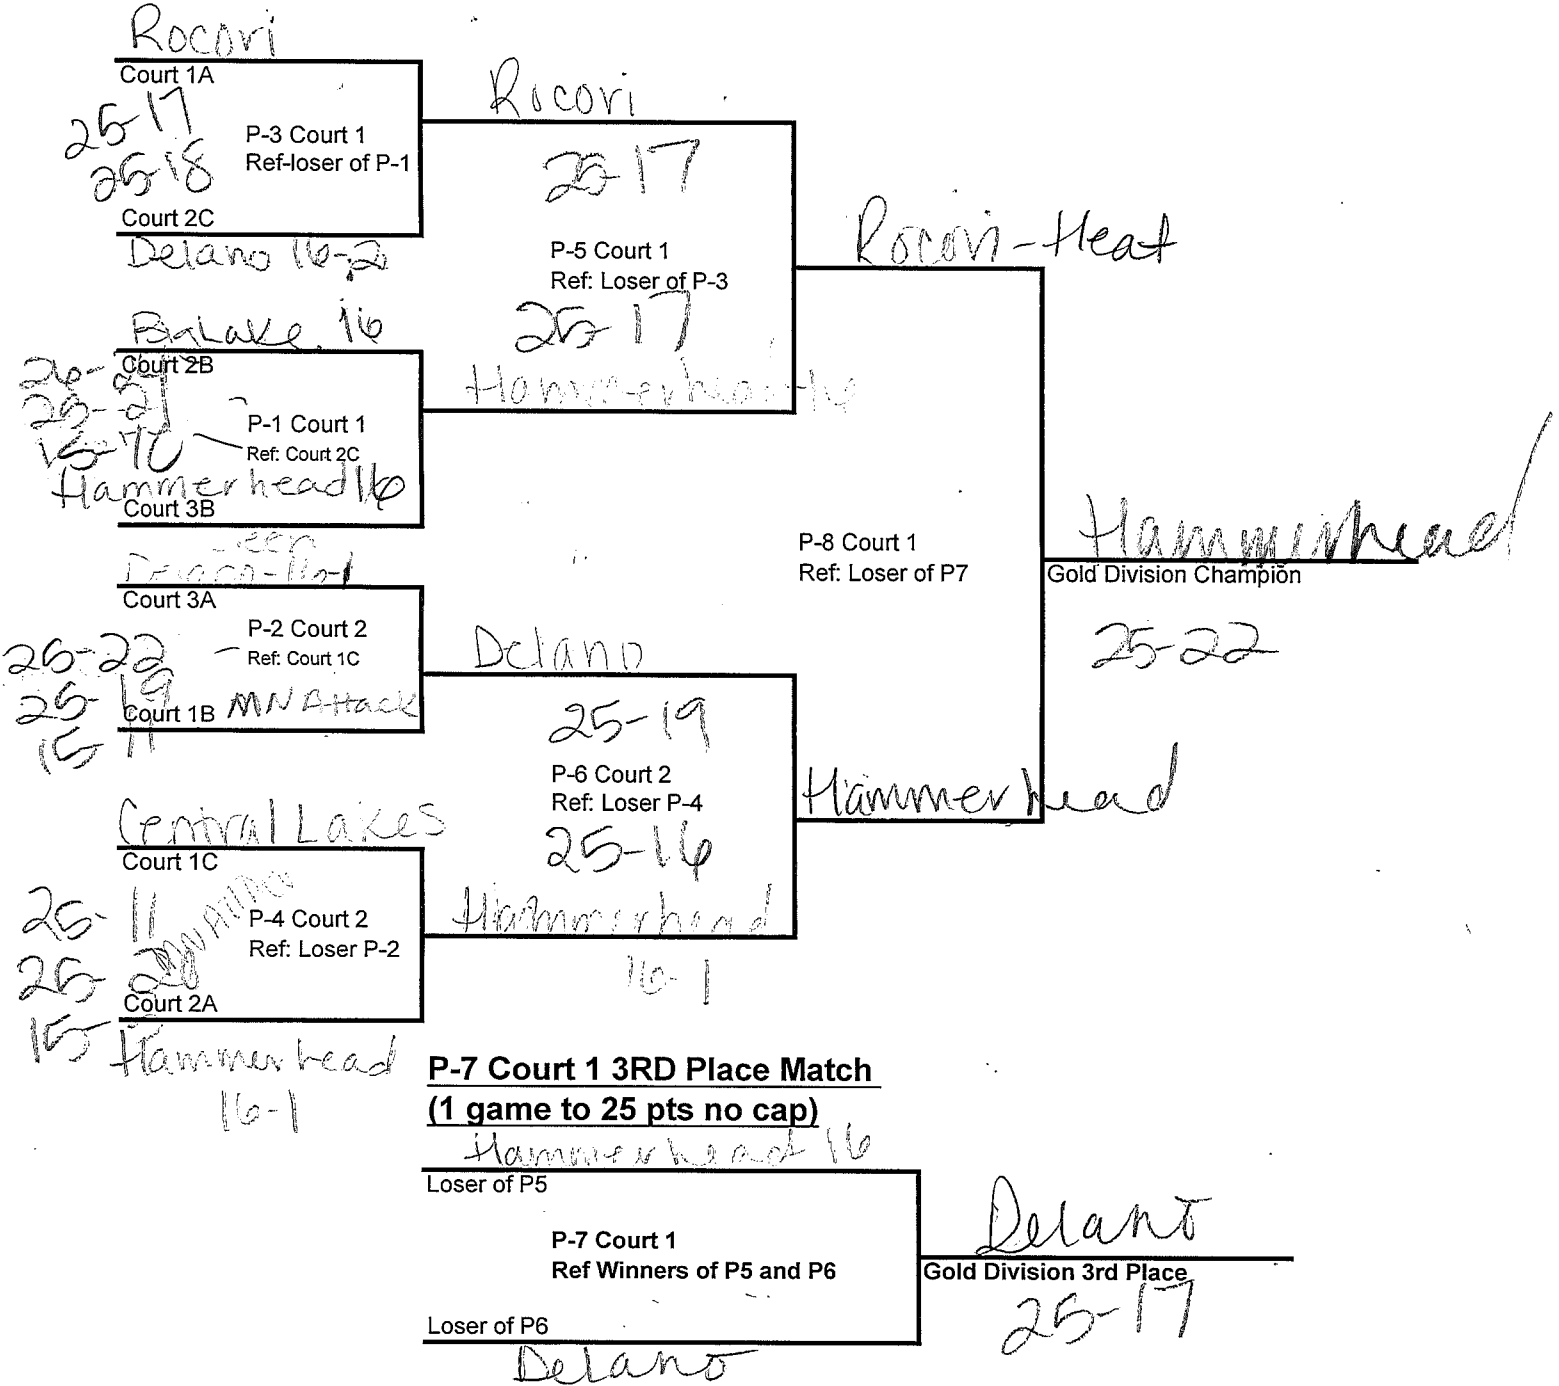

# Heartland Blizzard 16's Tournament 2018

## 16's Gold Division Playoff Schedule Big Lake High School

REMINDER IF YOU LOSE YOU STAY AND REF THE NEXT MATCH ON YOUR COURT

All play-off matches will be 2 out of 3 games, 25 point no cap. The deciding game will be rally to 15 points, no cap (Switch at 8)