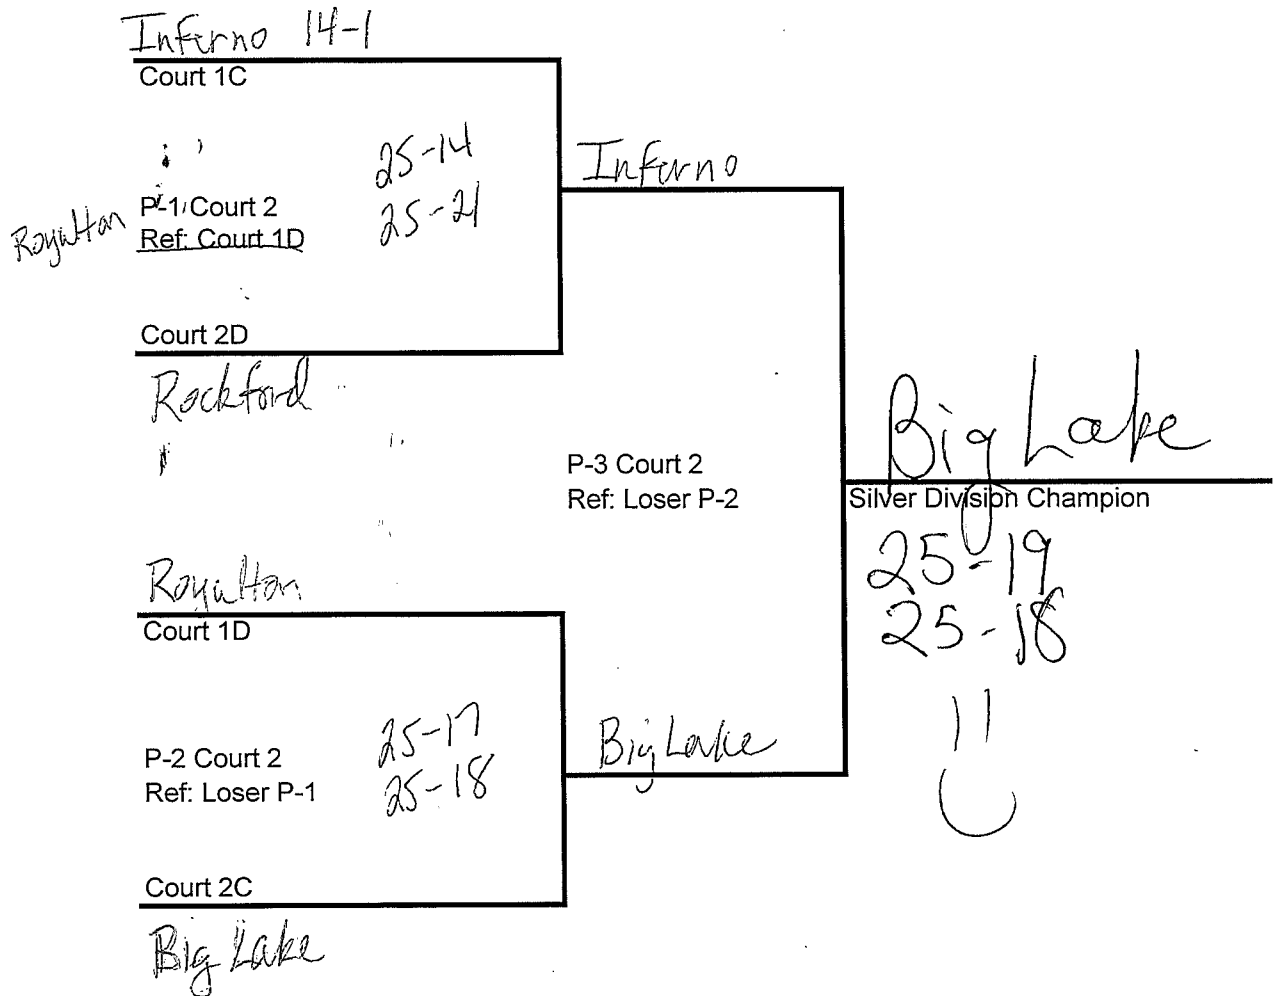

2018 Heartland Blizzard 14's Tournament

14's Gold Division Playoff Schedule Liberty Elementary

REMINDER IF YOU LOSE YOU STAY AND REF THE NEXT MATCH ON YOUR COURT

All play-off matches will be 2 out of 3 games, 25 points no cap.
The deciding game will be rally to 15 points, no cap

2018 Heartland Blizzard 14's Tournament

14's Silver Division Playoff Schedule Liberty Elementary

REMINDER IF YOU LOSE YOU STAY AND REF THE NEXT MATCH ON YOUR COURT

All play-off matches will be 2 out of 3 games, 25 points no cap.
The deciding game will be rally to 15 points, no cap

2018 Heartland Blizzard Tournament

Round Robin Worksheet

Site: B.L. Liberty Elementary

Date: Sunday January 28, 2018

Time: 8:00 AM

Pool	Division 14'S		Pool		Court 1	
	Matches		Sets		Points	
	Won	Lost	Won	Lost	Won	Lost
(A) ROCORI 14 Red	ROCORI 14 Red	North Branch 14 Red	Inferno 14-1	Royalton Teal	(D)	
	22-25 25-18 15-10	25-22 18-25 10-15	17-25 25-11 15-9	25-12 25-6		
(B) North Branch 14 Red	ROCORI 14 Red	North Branch 14 Red	Inferno 14-1	Royalton Teal	(D)	
	22-25 25-18 15-10	25-22 18-25 10-15	25-18 25-18	25-11 25-5		
(C) Inferno 14-1	ROCORI 14 Red	North Branch 14 Red	Inferno 14-1	Royalton Teal	(D)	
	22-25 11-25 9-15	18-25 18-25		25-21 25-5		
(D) Royalton Teal	ROCORI 14 Red	North Branch 14 Red	Inferno 14-1	Royalton Teal	(D)	
	12-25 6-25	11-25 5-25	21-25 5-25			

Site: **B.L. Liberty Elementary**
 Date: **Sunday January 28, 2018**

Time: **8:00 AM**

Pool	(A) Rockford 14-1	(B) Sartell 14 Blue	(C) Heartland Big Lake 14 Blue	(D) Hammerhead 14-1	Matches			Sets			Points			Place
					Won	Lost	Pct	Won	Lost	Pct	Won	Lost	Pct	
(A) Rockford 14-1		19-25 10-25	17-25 25-21 12-15	24-25 6-25	11	11		11	11		11	11		D
(B) Sartell 14 Blue	25-19 25-10		25-11 10-25-14	9-25 18-25	1	1		11	11		11	11		B
(C) Heartland Big Lake 14 Blue	25-17 21-25 15-12	11-25 14-25		25-22 18-25 9-15	1	1		11	11		11	11		C
(D) Hammerhead 14-1	25-24 25-6	25-9 25-18	22-25 25-18 15-9		11	11		11	11		11	11		A