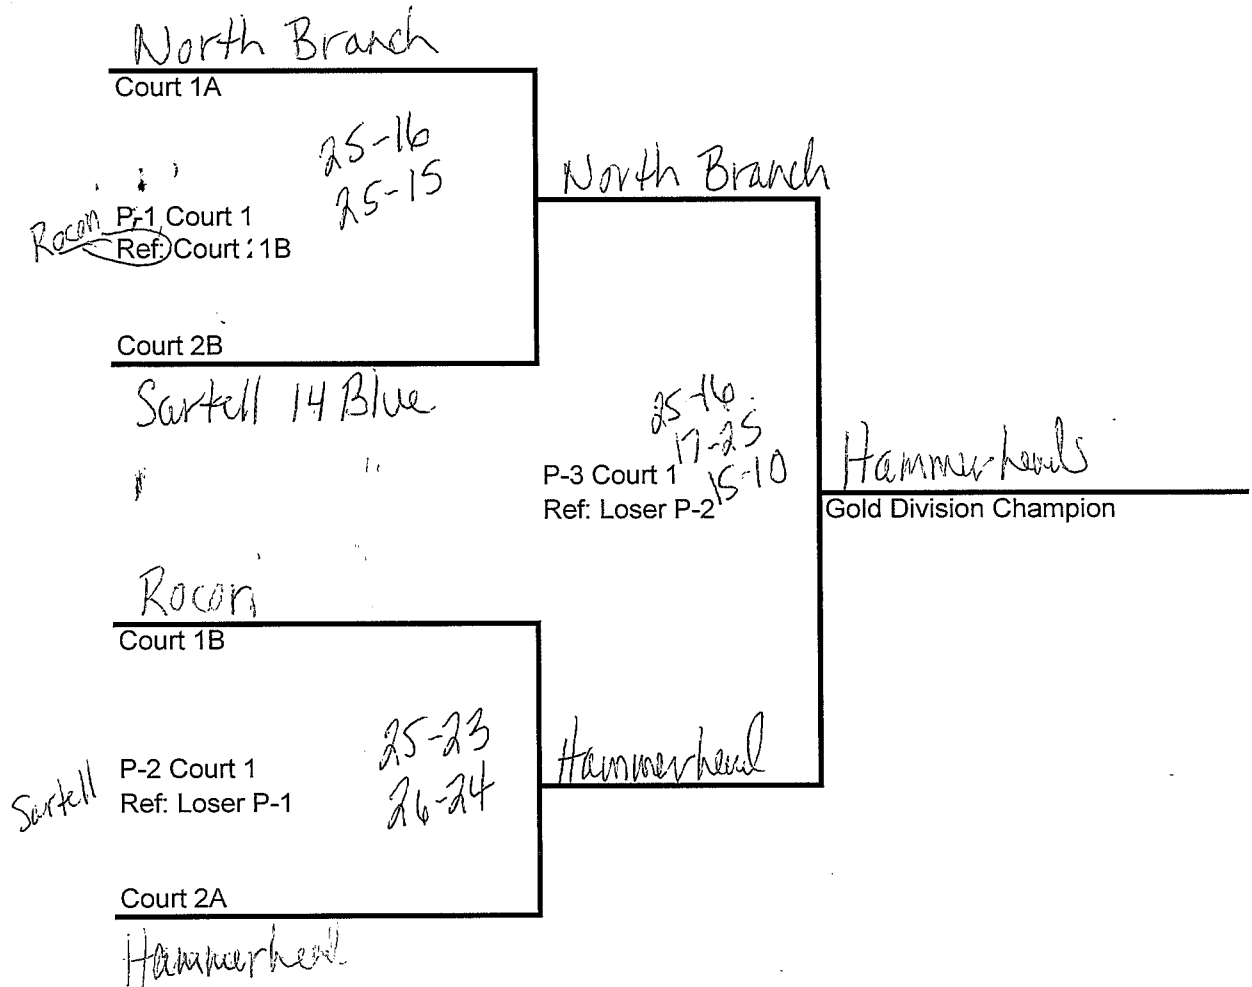

2018 Heartland Blizzard 14's Tournament

14's Gold Division Playoff Schedule Liberty Elementary

REMINDER IF YOU LOSE YOU STAY AND REF THE NEXT MATCH ON YOUR COURT

All play-off matches will be 2 out of 3 games, 25 points no cap.
The deciding game will be rally to 15 points, no cap

2018 Heartland Blizzard 14's Tournament

14's Silver Division Playoff Schedule Liberty Elementary

REMINDER IF YOU LOSE YOU STAY AND REF THE NEXT MATCH ON YOUR COURT

All play-off matches will be 2 out of 3 games, 25 points no cap.
The deciding game will be rally to 15 points, no cap

2018 Heartland Blizzard Tournament

Round Robin Worksheet

Site: B.L. Liberty Elementary

Date: Sunday January 28, 2018

Time: 8:00 AM

Pool	Division 14'S		Pool		Court 1	
	Matches		Sets		Points	
	Won	Lost	Won	Lost	Won	Lost
(A) ROCORI 14 Red	ROCORI 14 Red	North Branch 14 Red	Inferno 14-1	Royalton Teal	(D)	
	22-25 25-18 15-10	25-22 18-25 10-15	17-25 25-11 15-9	25-12 25-6		
(B) North Branch 14 Red	ROCORI 14 Red	North Branch 14 Red	Inferno 14-1	Royalton Teal	(D)	
	22-25 25-18 15-10	25-22 18-25 10-15	25-18 25-18	25-11 25-5		
(C) Inferno 14-1	ROCORI 14 Red	North Branch 14 Red	Inferno 14-1	Royalton Teal	(D)	
	22-25 11-25 9-15	18-25 18-25		25-21 25-5		
(D) Royalton Teal	ROCORI 14 Red	North Branch 14 Red	Inferno 14-1	Royalton Teal	(D)	
	12-25 6-25	11-25 5-25	21-25 5-25			

Site: **B.L. Liberty Elementary**
 Date: **Sunday January 28, 2018**

Time: **8:00 AM**

Pool	(A) Rockford 14-1	(B) Sartell 14 Blue	(C) Heartland Big Lake 14 Blue	(D) Hammerhead 14-1	Matches			Sets			Points			Place
					Won	Lost	Pct	Won	Lost	Pct	Won	Lost	Pct	
(A) Rockford 14-1		19-25 10-25	17-25 25-21 12-15	24-25 6-25	11	11		11	11		11	11		D
(B) Sartell 14 Blue	25-19 25-10		25-11 10-25-14	9-25 18-25	1	1		11	11		11	11		B
(C) Heartland Big Lake 14 Blue	25-17 21-25 15-12	11-25 14-25		25-22 18-25 9-15	1	1		11	11		11	11		C
(D) Hammerhead 14-1	25-24 25-6	25-9 25-18	22-25 25-18 15-9		11	11		11	11		11	11		A